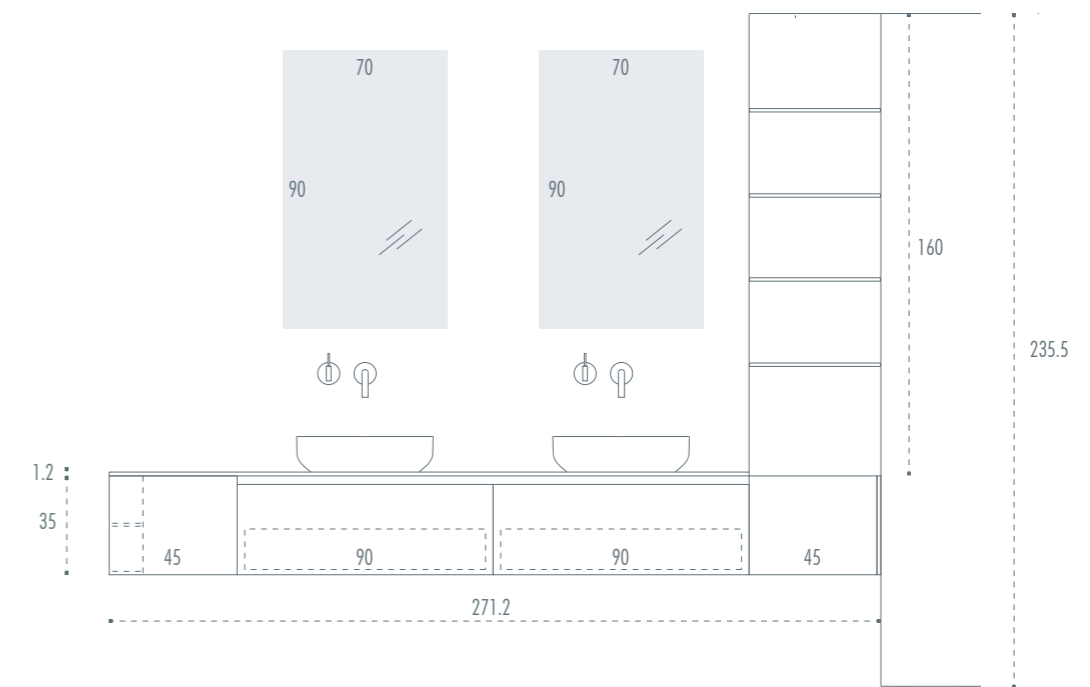

08
BLUNA

Profondità Depth. 48.5 + anta door